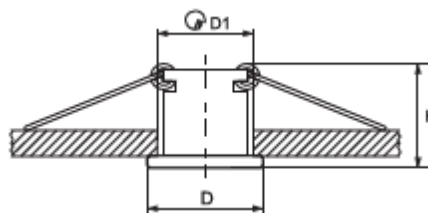

TECHNICAL SPECIFICATION

Spotlight STAR SAS-12

Technical data

- Operating voltage : 12V
- Operating mode: Control gear (not included in the set and determined by the type of the lighting source used)
- Lamp power : max.20W
- Lampholder (commercial kit) : GU5.3 silicone cable 0.75mm² and a length of 100mm
- Light source (optional): Recommended JC lamp, socket G4/GU5.3, Voltage - 12V, capsule
- Body color : chrome, satin nickel, gold, antique brass
- Material: Stainless steel
- Installation : Indoor recessed mounting
- Model options: Fixed
- Dust and humidity protection level : IP20
- Protection against electric shock : III
- Protection against ignition and fire: Class F

Variants and dimensions

Model	Size (mm)			Colour body	Catalogue number	Packing (pcs)
	Diameter	Height	Diameter 1			
SAS-12	30	29	24	chrome	9212/CH	200
SAS-12	30	29	24	satin nickel	9212/SN	200
SAS-12	30	29	24	gold	9212/G	200
SAS-12	30	29	24	antique brass	9212/AB	200